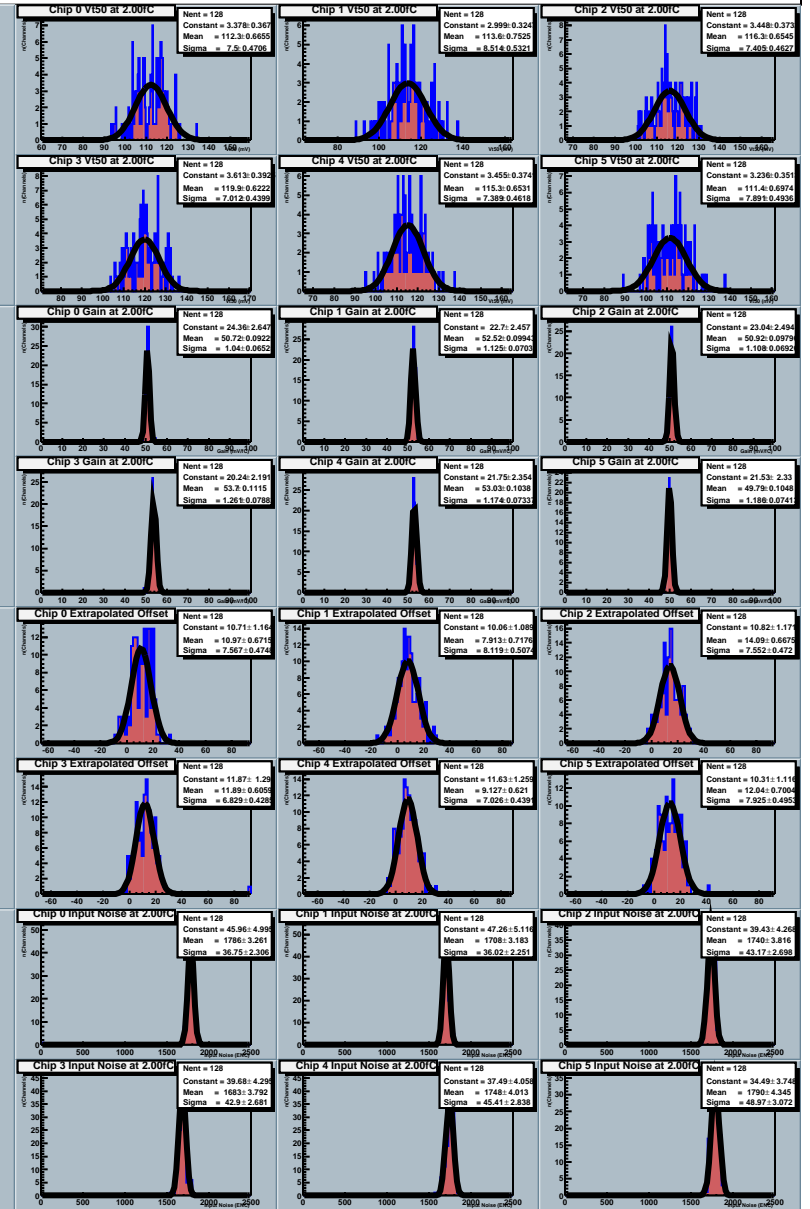

ATLAS SCT Module Test: Response vs. Channel - Fri Feb 04 15:06:24 2005 - Geneva

Page 1 Run 1971 Start Scan 15 Stream 0 Module 0 (2022013000460) - Type Endcap_Module T0 27.0C

ATLAS SCT Module Test: Response Curve - Fri Feb 04 15:06:24 2005 - Geneva