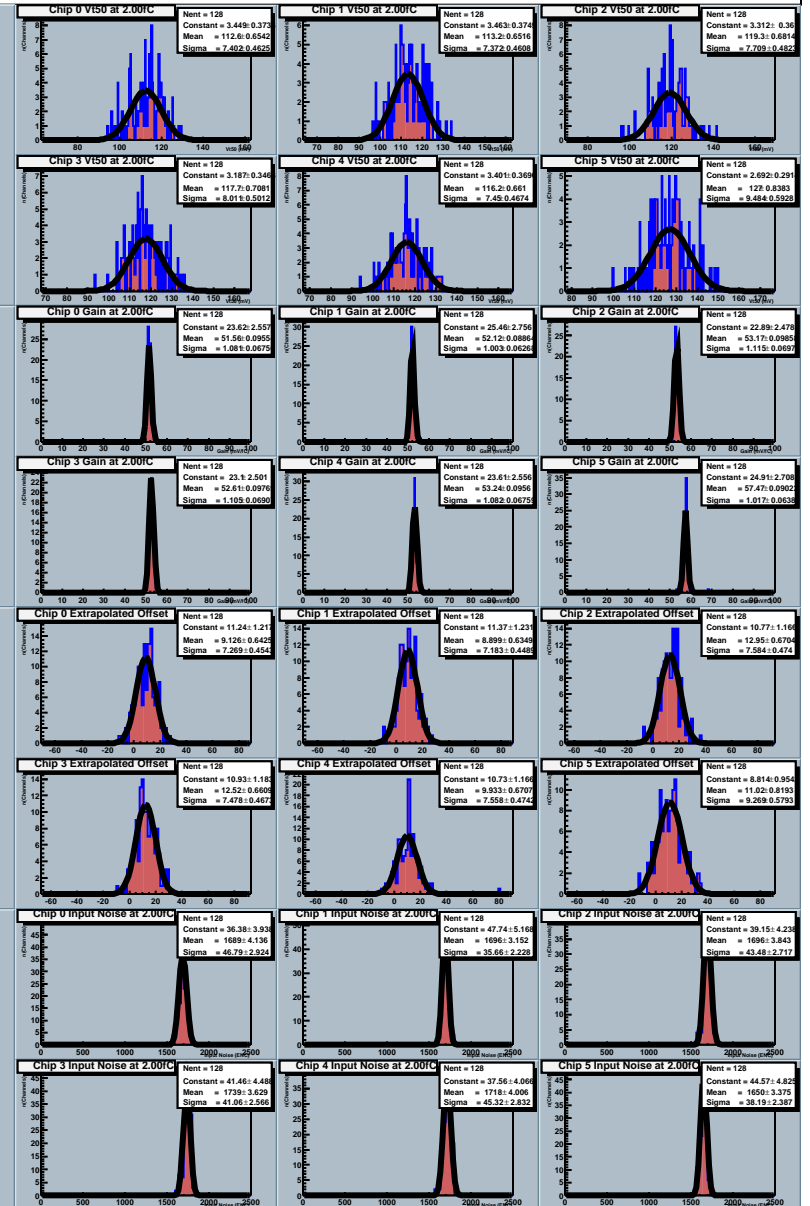

ATLAS SCT Module Test: Response vs. Channel - Fri Feb 04 15:06:24 2005 - Geneva

Page 3 Run 1971 Start Scan 15 Stream 1 Module 0 (2022013000460) - Type Endcap_Module T0 27.0C