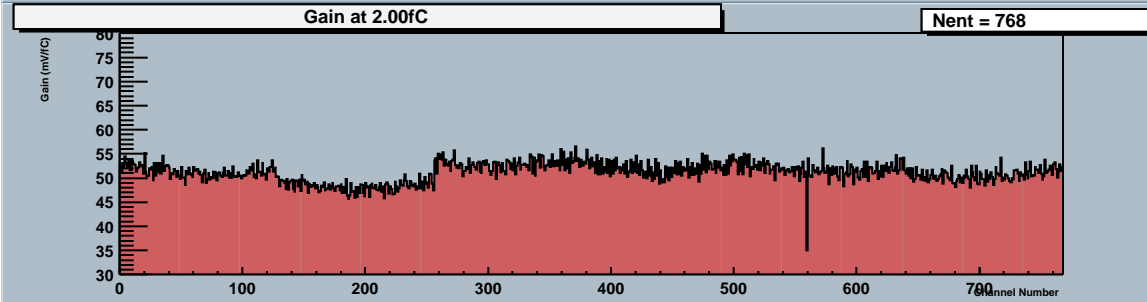

ATLAS SCT Module Test: Response vs. Channel - Fri Mar 11 15:51:37 2005 - Geneva

Page 1 Run 2132 Start Scan 21 Stream 0 Module 0 (2022013000526) - Type Endcap_Module T0 31.0C

ATLAS SCT Module Test: Response Curve - Fri Mar 11 15:51:37 2005 - Geneva

Page 2 Run 2132 Start Scan 21 Stream 0 Module 0 (2022013000526) - Type Endcap_Module T0 31.0C

ATLAS SCT Module Test: Response vs. Channel - Fri Mar 11 15:51:37 2005 - Geneva

Page 3 Run 2132 Start Scan 21 Stream 1 Module 0 (20220130000526) - Type Endcap_Module T0 31.0C

ATLAS SCT Module Test: Response Curve - Fri Mar 11 15:51:37 2005 - Geneva

Page 4 Run 2132 Start Scan 21 Stream 1 Module 0 (2022013000526) - Type Endcap_Module T0 31.0C