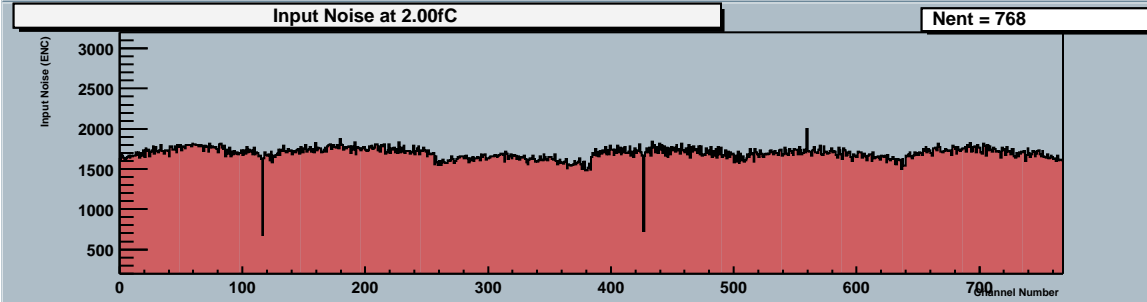

ATLAS SCT Module Test: Response vs. Channel - Fri Mar 11 15:51:37 2005 - Geneva

Page 1 Run 2132 Start Scan 21 Stream 0 Module 0 (2022013000526) - Type Endcap_Module T0 31.0C

ATLAS SCT Module Test: Response Curve - Fri Mar 11 15:51:37 2005 - Geneva

Page 2 Run 2132 Start Scan 21 Stream 0 Module 0 (2022013000526) - Type Endcap_Module T0 31.0C

ATLAS SCT Module Test: Response vs. Channel - Fri Mar 11 15:51:37 2005 - Geneva

Page 3 Run 2132 Start Scan 21 Stream 1 Module 0 (20220130000526) - Type Endcap_Module T0 31.0C

ATLAS SCT Module Test: Response Curve - Fri Mar 11 15:51:37 2005 - Geneva

Page 4 Run 2132 Start Scan 21 Stream 1 Module 0 (2022013000526) - Type Endcap_Module T0 31.0C