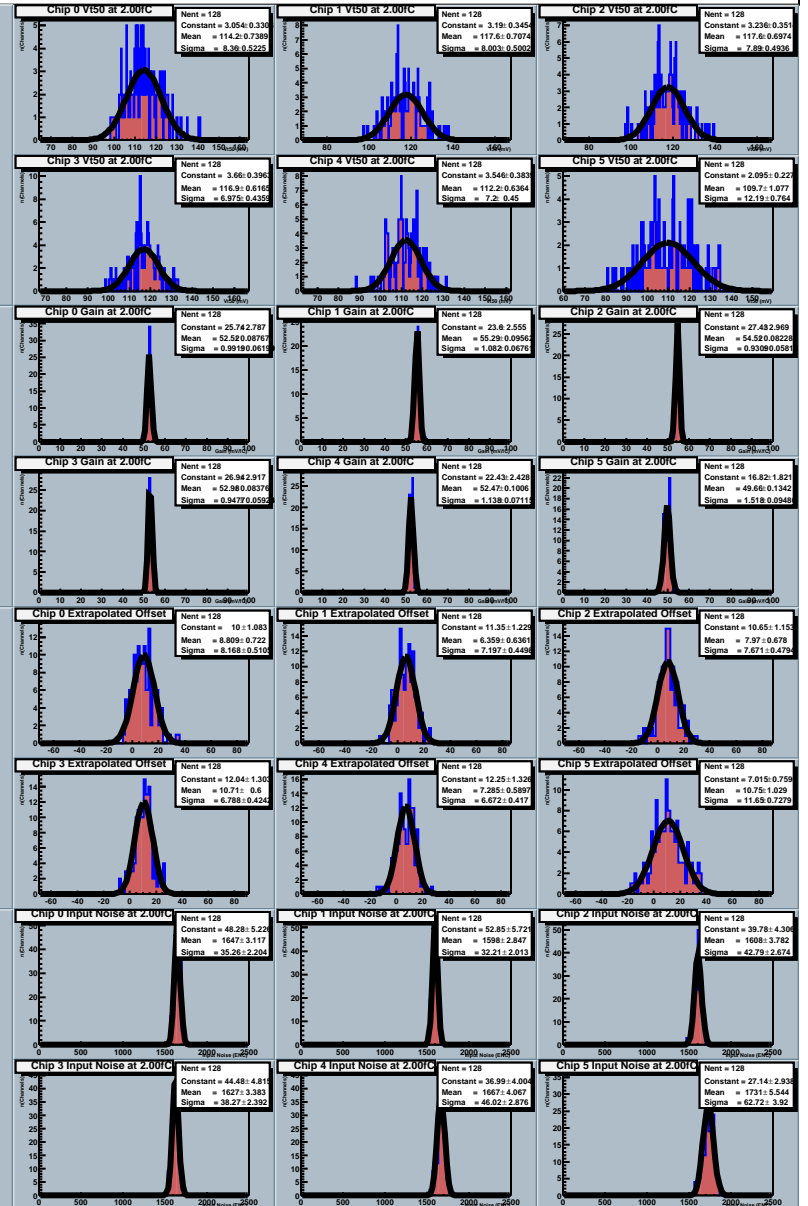

ATLAS SCT Module Test: Response vs. Channel - Fri Mar 11 15:51:37 2005 - Geneva

Page 1 Run 2132 Start Scan 21 Stream 0 Module 0 (2022013000526) - Type Endcap_Module T0 31.0C

ATLAS SCT Module Test: Response Curve - Fri Mar 11 15:51:37 2005 - Geneva

Page 2 Run 2132 Start Scan 21 Stream 0 Module 0 (2022013000526) - Type Endcap_Module T0 31.0C

ATLAS SCT Module Test: Response vs. Channel - Fri Mar 11 15:51:37 2005 - Geneva

Page 3 Run 2132 Start Scan 21 Stream 1 Module 0 (20220130000526) - Type Endcap_Module T0 31.0C

ATLAS SCT Module Test: Response Curve - Fri Mar 11 15:51:37 2005 - Geneva

Page 4 Run 2132 Start Scan 21 Stream 1 Module 0 (2022013000526) - Type Endcap_Module T0 31.0C