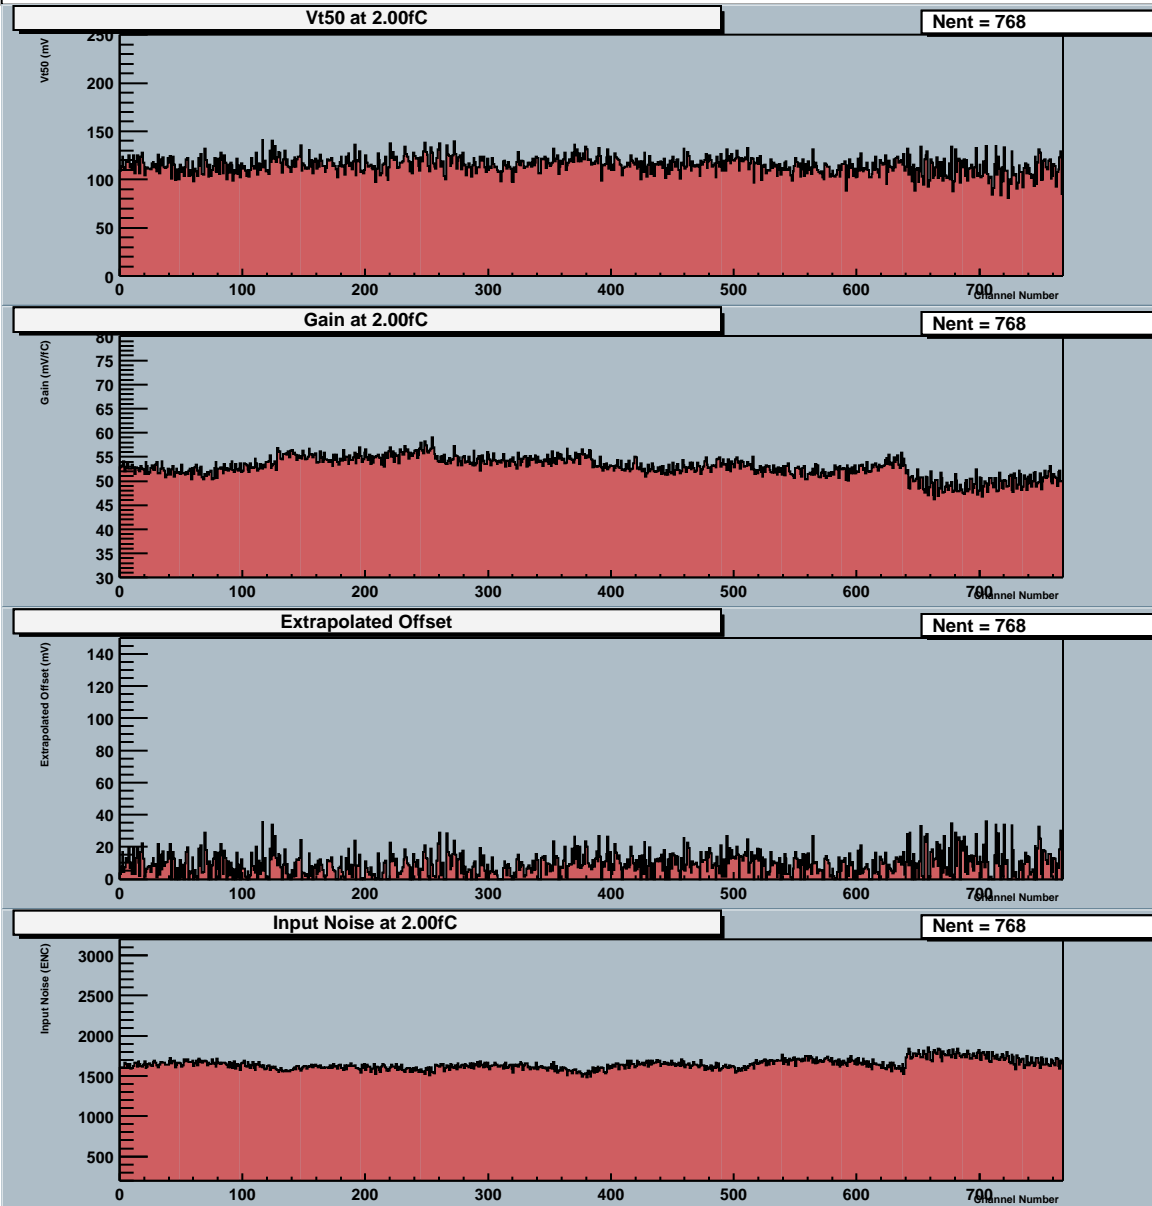

ATLAS SCT Module Test: Response vs. Channel - Fri Mar 11 15:51:37 2005 - Geneva

Page 1 Run 2132 Start Scan 21 Stream 0 Module 0 (2022013000526) - Type Endcap_Module T0 31.0C

ATLAS SCT Module Test: Response Curve - Fri Mar 11 15:51:37 2005 - Geneva

Page 2 Run 2132 Start Scan 21 Stream 0 Module 0 (2022013000526) - Type Endcap_Module T0 31.0C

ATLAS SCT Module Test: Response vs. Channel - Fri Mar 11 15:51:37 2005 - Geneva

Page 3 Run 2132 Start Scan 21 Stream 1 Module 0 (20220130000526) - Type Endcap_Module T0 31.0C

ATLAS SCT Module Test: Response Curve - Fri Mar 11 15:51:37 2005 - Geneva

Page 4 Run 2132 Start Scan 21 Stream 1 Module 0 (2022013000526) - Type Endcap_Module T0 31.0C