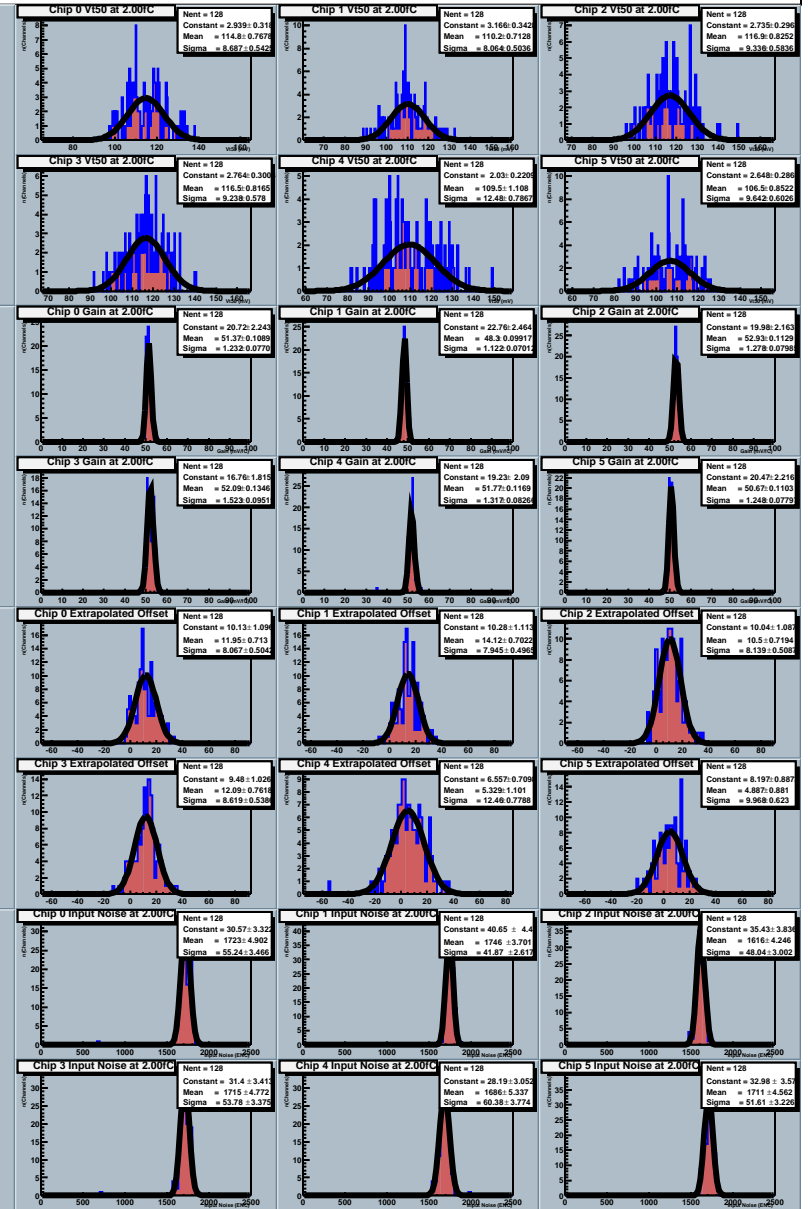

ATLAS SCT Module Test: Response vs. Channel - Fri Mar 11 15:51:37 2005 - Geneva

Page 1 Run 2132 Start Scan 21 Stream 0 Module 0 (2022013000526) - Type Endcap_Module T0 31.0C

ATLAS SCT Module Test: Response Curve - Fri Mar 11 15:51:37 2005 - Geneva

Page 2 Run 2132 Start Scan 21 Stream 0 Module 0 (2022013000526) - Type Endcap_Module T0 31.0C

ATLAS SCT Module Test: Response vs. Channel - Fri Mar 11 15:51:37 2005 - Geneva

Page 3 Run 2132 Start Scan 21 Stream 1 Module 0 (20220130000526) - Type Endcap_Module T0 31.0C